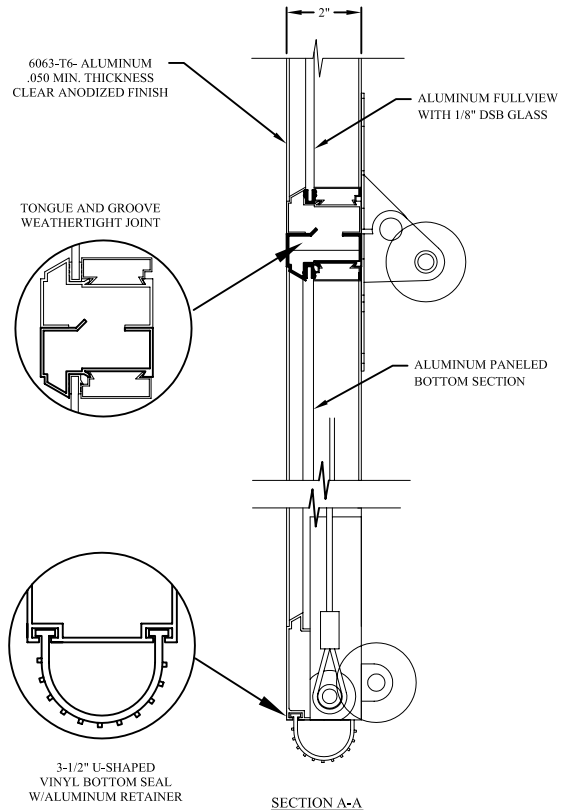

MODEL 3500

GARAGE DOORS

INTERIOR ELEVATION

ISOMETRIC PROFILE

EXTERIOR ELEVATION

SECTION A-A

MODEL 3500

GARAGE DOORS

ALUMINUM FULLVIEW W/ 1/8" DSB GLASS

DOOR WIDTH	MAX No. WINDOWS
8'2"	2
9'2"	2
10'2"	3
11'2"	3
12'2"	3

NOTE: CHART ABOVE INDICATES MAXIMUM NUMBER OF WINDOWS PER SECTION.

SECTION ARRANGEMENT CHART

Door Height	21" Bottom	21" Intermediate	24" Bottom	24" Intermediate
7'0"	1	3		
7'3"		3	1	
7'6"		2	1	1
7'9"		1	1	2
8'0"				4
8'3"	Not Available			
8'6"	Not Available			
8'9"	1	4		
9'0"		4	1	
9'3"		3	1	1
9'6"		2	1	2
9'9"		1	1	3
10'0"			1	4
10'3"	Not Available			
10'6"	1	5		
10'9"		5	1	
11'0"		4	1	1
11'3"		3	1	2
11'6"		2	1	3
11'9"		1	1	4
12'0"			1	5