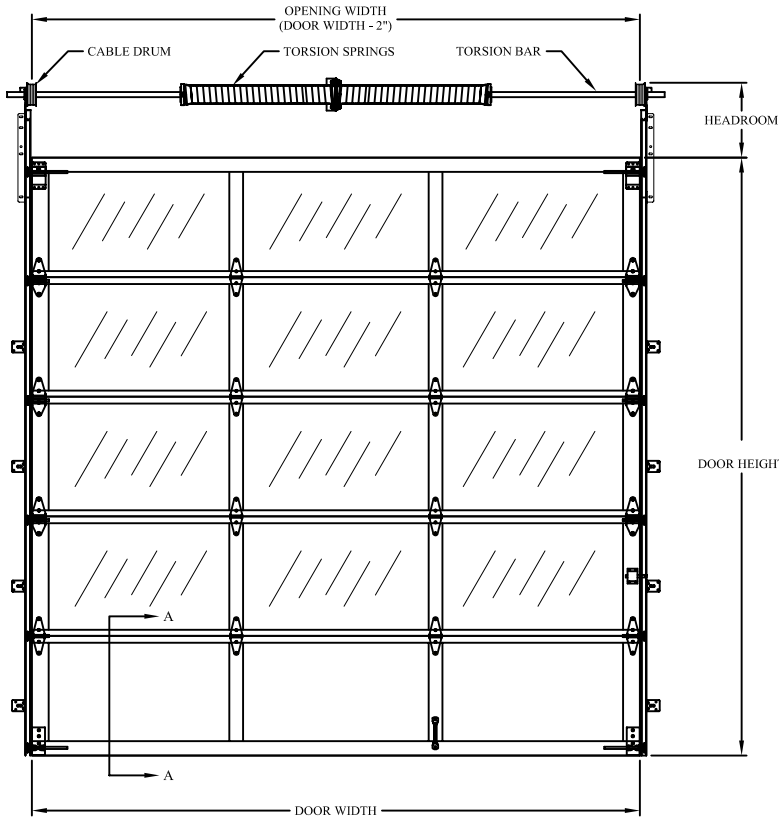

MODEL 3500

GARAGE DOORS

INTERIOR ELEVATION

ISOMETRIC PROFILE

EXTERIOR ELEVATION

SECTION A-A

MODEL 3500

GARAGE DOORS

ALUMINUM FULLVIEW W/ 1/8" DSB GLASS

DOOR WIDTH	MAX No. WINDOWS
8'2"	2
9'2"	2
10'2"	3
11'2"	3
12'2"	3

NOTE: CHART ABOVE INDICATES MAXIMUM NUMBER OF WINDOWS PER SECTION.

SECTION ARRANGEMENT CHART

Door Height	21" Bottom	21" Intermediate	24" Bottom	24" Intermediate
7'0"	1	3		
7'3"		3	1	
7'6"		2	1	1
7'9"		1	1	2
8'0"				4
8'3"	Not Available			
8'6"	Not Available			
8'9"	1	4		
9'0"		4	1	
9'3"		3	1	1
9'6"		2	1	2
9'9"		1	1	3
10'0"			1	4
10'3"	Not Available			
10'6"	1	5		
10'9"		5	1	
11'0"		4	1	1
11'3"		3	1	2
11'6"		2	1	3
11'9"		1	1	4
12'0"			1	5