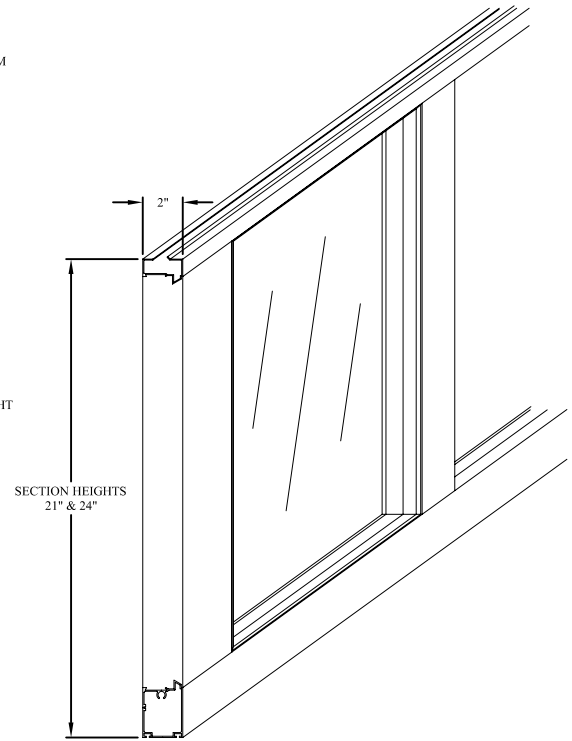

MODEL 3500

GARAGE DOORS

INTERIOR ELEVATION

ISOMETRIC PROFILE

EXTERIOR ELEVATION

SECTION A-A

MODEL 3500

GARAGE DOORS

ALUMINUM FULLVIEW W/ 1/8" DSB GLASS

DOOR WIDTH	MAX No. WINDOWS
8'2"	2
9'2"	2
10'2"	3
11'2"	3
12'2"	3

NOTE: CHART ABOVE INDICATES MAXIMUM NUMBER OF WINDOWS PER SECTION.

SECTION ARRANGEMENT CHART

Door Height	21" Bottom	21" Intermediate	24" Bottom	24" Intermediate
7'0"	1	3		
7'3"		3	1	
7'6"		2	1	1
7'9"		1	1	2
8'0"				4
8'3"	Not Available			
8'6"	Not Available			
8'9"	1	4		
9'0"		4	1	
9'3"		3	1	1
9'6"		2	1	2
9'9"		1	1	3
10'0"			1	4
10'3"	Not Available			
10'6"	1	5		
10'9"		5	1	
11'0"		4	1	1
11'3"		3	1	2
11'6"		2	1	3
11'9"		1	1	4
12'0"			1	5